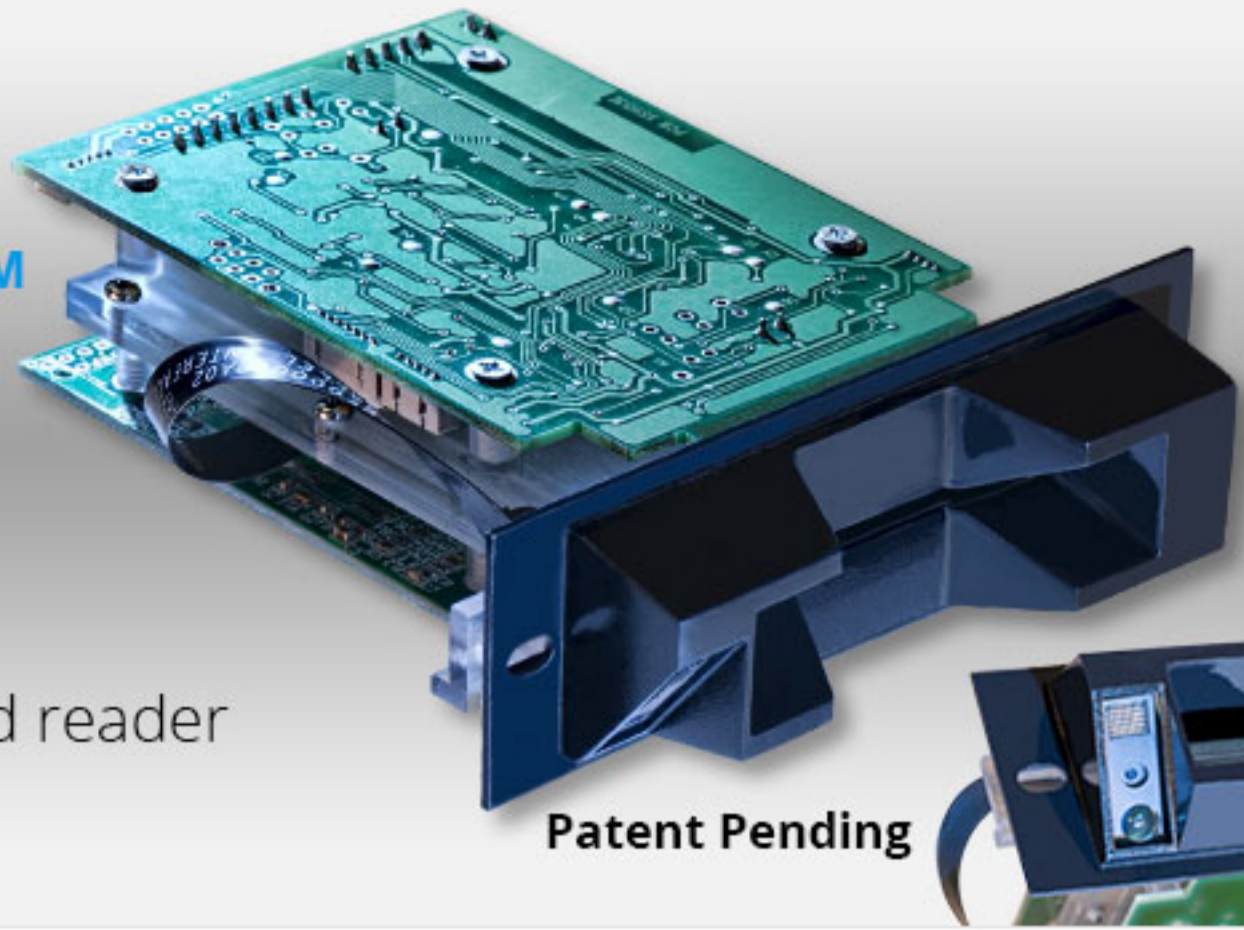

Introducing...

XS Max™

The FIRST All-In-One player tracking card reader that will REVOLUTIONIZE the industry!

Patent Pending

XS Max™ The Most Advanced Card Reader Ever Developed!

- Bluetooth... Turns every cell phone into a player card!
- Barcode... Players can redeem promotions at the slot!
- RFID... Reads first time, every time! No more misreads! No more interrupted play!
- Mag Stripe... Reads all mag-stripe cards!

Boost player loyalty to the MAX! The Next Generation of player tracking is here!

XS MAX™ is the most advanced and versatile player card reader ever developed. It comes with Barcode and Bluetooth capability as well as reading the player ID from the dual track magnetic stripe or from an embedded RFID chip. It turns every cell phone into a player card! This allows casinos to communicate with customers in real time. The built in barcode scanner identifies the player while the Bluetooth enables the slot machine to communicate with their cell phone to know when the player starts and stops playing. In addition to utilizing the universal use of cell phones it opens up a new world of being able to market to players in real time with bonus plays, player preferences, and unlimited casino offers that will boost player loyalty to the MAX! This is all done while still retaining the capacity to accept mag stripe and RFID. Below is a summary of just some of its advantages.

- Turns every cell phone into a player card.
- Allows casinos to communicate with players in real time.
- Players can scan bonus coupons at the machine.
- Casinos can market unlimited offers to players while they play.
- Barcode and Bluetooth allow slot machines to securely track and ID players.
- Still accepts both magnetic stripe and RFID cards.
- Reads legacy mag-stripe player cards and supports the existing mag reader command set.
- Provides increased security along with the ability to write to the embedded RFID chip.
- Secure password links the card to the player.
- Authentication of card prevents unauthorized access to security information.
- Audit trails can be added so player activity can be accurately tracked.
- Player stats can be saved on the card, including slot player interface preferences.
- Connects just like current mag reader, with the same form, fit and using the existing cables.
- Minimal system software modification to take advantage of new security features.
- Improved read ability. Works even if card is inserted backwards or upside down.
- RFID card data cannot be damaged by magnetic fields.
- RFID card data cannot be copied or erased.
- Frees up mag stripe to be used for door key.
- RFID reader function life is dramatically increased over the magnetic stripe, with no wearing parts.